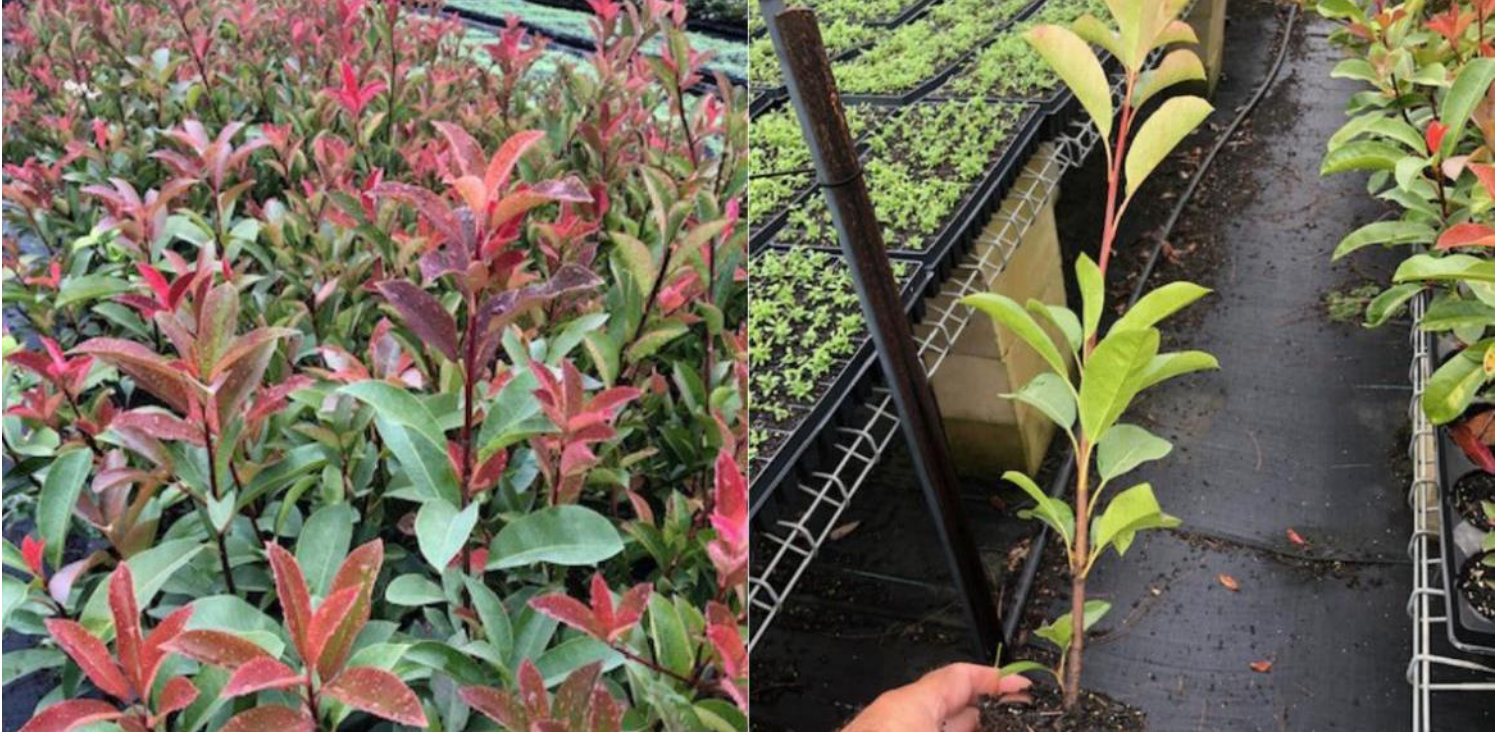

ANDREASENS GREEN

WHOLESALE NURSERIES

Tubestock Availability

Effective 1st May 2020—31st May 2020

For Sales Enquiries call our office on 02 9826 1911

Photinia x fraseri 'Robusta' 80mm bio